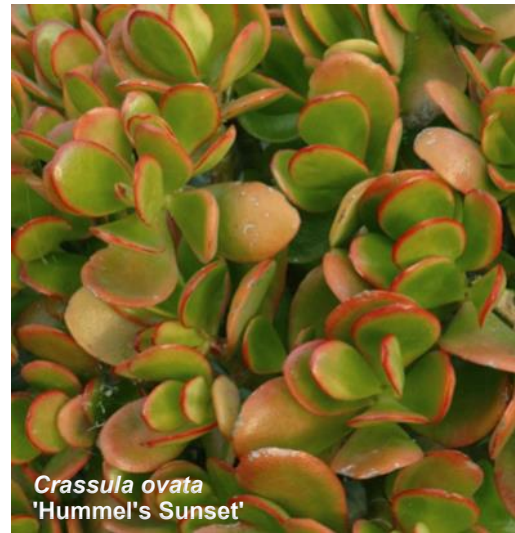

Succulents					
* Crassula 'Isabella'	Crassula Isabella	yellow	Jul-Oct	$4.79	E SU L GC
Crassula muscosa	Watch Chain Crassula	yellow green	Dec-Jun	$4.79	E PS L SH2
Crassula ovata	Lucky Money Plant	cream	Jul-Oct	$4.79	E SU L SH2
Crassula ovata 'Hummel's Sunset'		cream	Jul-Oct	$4.79	E SU L SH2
Crassula ovata 'Minima'	Jade Plant	white	Jul-Nov	$4.79	E SU L C2 SH2
Crassula perfoliata minor	Propellor Plant	red	Dec-Mar	$4.79	E SU L SH1
Echeveria affinis 'Chocolate'	Chocolate Echeveria	orange	Dec-Feb	$4.79	E SU M R
* Euphorbia caput-medusae	Medusa's Head	yellow	Dec-Feb	$4.79	E SU L SH1
Pachyphytum hookeri	Hookers Fat Plant	pink	Aug-Oct	$4.79	E PS L C2 GC
Portulaca oleracea 'Rio Scarlet' 10cm	Scarlet Purslane	scarlet	Aug-Feb	$8.99	E SU L SH3
Rhipsalis cereuscula	Coral Cactus	white	Aug-Apr	$4.79	E PF L C
Sedeveria 'Starburst'	Starburst Sedeveria	yellow		$4.79	E PS L C2 SH0
Sedum 'Gold Mound'	Golden Stonecrop	golden yell	Oct-Nov	$4.79	E PS H GC
Sedum hakonense 'Chocolate Ball'				$4.79	E
Sedum spathulifolium 'Cape Blanco'	Capa Blanca Sedum	pale yellow	Oct-Dec	$4.79	E FF H R
Senecio repens 'Mini'		white	May-Jul	$4.79	E PS L C2 GC

Hydrangea					
Hydrangea macrophylla 'Bridal Bouquet'	Bridal Hydrangea	white	Nov-Jan	$4.79	D PF MC1 SH2
* Hydrangea macrophylla 'Leuchtfleur'	Hydrangea Firelight	red	Nov-Jan	$4.79	D PF MC1 SH2
* Hydrangea macrophylla 'Madame Emile Moulliere'	Hydrangea	white	Nov-Jan	$4.79	D PF MC1 SH2
* Hydrangea macrophylla 'Nigra'	Black Stemmed Hydrangea	blue	Nov-Jan	$4.79	D PF MC1 SH2
Hydrangea macrophylla 'Tokyo Delight'	Hydrangea Tokyo Delight	mauve, pin	Oct-Jan	$4.79	D PF MC1 SH3
Hydrangea serrata 'Fuji Waterfall'	Large White Hydrangea	white	Dec-Mar	$4.79	D SS MC1 SH3