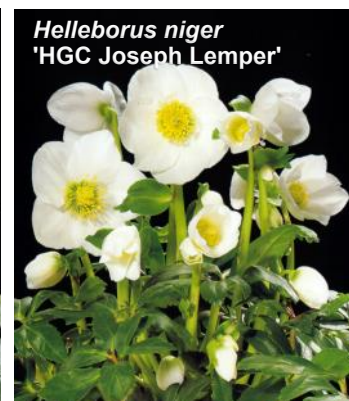

Hellebores

Helleborus niger 'HGC Josef Lemper' TM 10cm T/C	Winter Rose	white	Jul-Oct	$15.00	E PS SH0
* Helleborus niger 'HGC Marlon' 10cm T/C	Cream Christmas Rose	cream	Jun-Sep	$15.00	E PA M SH1
Helleborus x ballardiae HGC 'Cinnamon Snow' 10cm T/C	Creamy Pink Winter Rose	creamy pink	Jul-Oct	$15.00	E PS H SH0
Helleborus x ballardiae HGC 'Pink Frost' 10cm T/C	Pink Frost Hellebore	pink	Jul-Oct	$15.00	E PS H SH0
Helleborus x ballardiae HGC 'Snow Dance' 10cm T/C	White Hellebore	white	Jun-Oct	$15.00	E PS SH0
Helleborus x ericsmithii 'HGC Ice Breaker Max' 17cm T/C	Creamy Green Hellebore	creamy green	Jul-Oct	$25.00	E PS H SH0