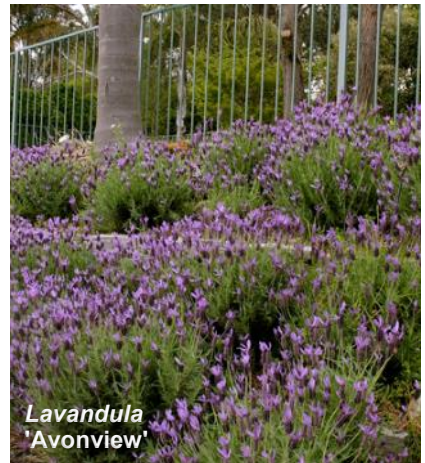

Plant Name	Common Name	Flower Details		$	Cultural Details
		Color	Period		
Lavandula					
Lavandula angustifolia 'Avice Hill' PBR	Lavender Impressions	violet	Oct-Jan	$5.99	E SU MC2 SH1
Lavandula angustifolia 'Bee'	Oil Lavender	purple	Oct-Dec	$4.79	E SU MC2 SH2
Lavandula angustifolia 'Pacific Blue'	Pacific Lavender	violet blue	Oct-Jan	$4.79	E SU MC2 SH2
Lavandula 'Avonview'	Avonview	purple	Sep-May	$4.79	E SU MC2 SH2
* Lavandula dentata 'Linda Ligon'	Variegated French Lavender	lavender	All Year	$4.79	E SU L C2 SH2
Lavandula dentata 'Ploughman's Blue'	Blue French Lavender	blue purple	All Year	$4.79	E SU L C2 SH2
Lavandula dentata 'Pure Harmony'	White French Lavender	white	All Year	$4.79	E SU L C2 SH2
Lavandula 'Pippa White'	Bi-color Lavender	purple+wh	Dec-Apr	$4.79	E SU MC2 SH2
Lavandula 'Pretty Polly'	Pretty Polly Lavender	purple+wh	Aug-Apr	$4.79	E SU MC2 SH1
Lavandula stoechas 'Winter Purple'	Winter Purple	purple	Aug-Apr	$4.79	E SU L C2 SH1
Lavandula x intermedia 'Seal'	Lavandin	purple	Nov-Feb	$4.79	E SU MC2 SH2
Lavandula x intermedia 'Super'	Lavandin	purple	Nov-Feb	$4.79	E SU MC2 SH2

Natives

Acmena smithii 'Minor' Restricted - Tas/WA	Dwarf Lilly Pilly	green yellow	Oct-Dec	$4.79	N PS L C2 T2
Bauera rubiodes 'Alba'	White Wiry Bauera	white	All Year	$4.79	N F M
Brachychiton acerifolius Special	Flame Tree	red	Oct-Mar	$2.99	N SU L C2 T2
Callistemon viminalis 'Captain Cook' Restricted - Tas/WA	Dwarf Weeping Bottlebrush	red	Sep-Dec	$4.79	N SU L C2 SH1
Callistemon viminalis 'Dawson River' Restricted - Tas/WA	Weeping Bottlebrush	crimson	Sep-Dec	$4.79	N SU L C2
Callistemon 'Western Glory' Restricted - Tas/WA	Bottlebrush	deep red	Oct-Dec	$4.79	N SU L C1 SH3
Chrysocephalum apiculatum	Common Everlasting	yellow	Sep-Jan	$4.79	N SU M GC
Correa alba	White Correa	white	Aug-May	$4.79	N PF L C2 SH2
Correa 'Marian's Marvel'	Correa	pink+green	Feb-Oct	$4.79	N PF M SH2
Dianella longifolia	Long Leaved Flax Lilly	blue	Oct-Jan	$4.79	N SU MC2 CL
* Dichondra repens	Kidney Creeper	insignificant	All Year	$4.79	N PS M GC
Grevillea 'Canberra Gem'	Grevillea	pink+white	Jun-Feb	$5.99	N PS M SH3
Grevillea neurophylla 'Pink Nectar'	Grevillea Pink Nectar	pink+red	All Year	$5.99	N PS M SH3
Grevillea thelemanniana 'Red Wings'	Red Wings	red	Aug-Dec	$5.99	N PS M SH2
Lomandra confertifolia 'Little Con'	Little Con	cream	Sep-Nov	$4.79	N SS M CL
Lomandra longifolia	Matt rush	white	Sep-Dec	$4.79	N SS M CL
Pennisetum alopecuroides	Swamp fox-tail	rose	Dec-May	$4.79	N PS H C2 G
Pennisetum x advena 'Rubrum'	Red Fountain Grass	red purple	Dec-May	$4.79	N PS M G
Poa labillardierei	Poa	brown	Sep-Dec	$4.79	N PS M G
Pratia pedunculata	Blue Pratia	blue	All Year	$4.79	N PS M GC
Pratia pedunculata 'Alba'	White Pratia	white	All Year	$4.79	N PS M GC
Syzygium australe Restricted - Tas/WA	Scrub Cherry	white	All Year	$4.79	N SU L T2
Syzygium australe 'Hinterland Gold' Restricted - Tas/WA	Lilly Pilly	white	Oct-Dec	$4.79	N SU L T2
Syzygium australe 'Resilience' Restricted - Tas/WA	Resilience Lilly Pill	white	Oct-Dec	$4.79	N SU L T1
Westringia rigida 'Milky Way'	Compact White Native Rose	white	All Year	$4.79	N SU MC2 SH1
Westringia 'Wynyabbie Gem'	Wynyabbie Gem	mauve	All Year	$4.79	N SU MC2 SH3